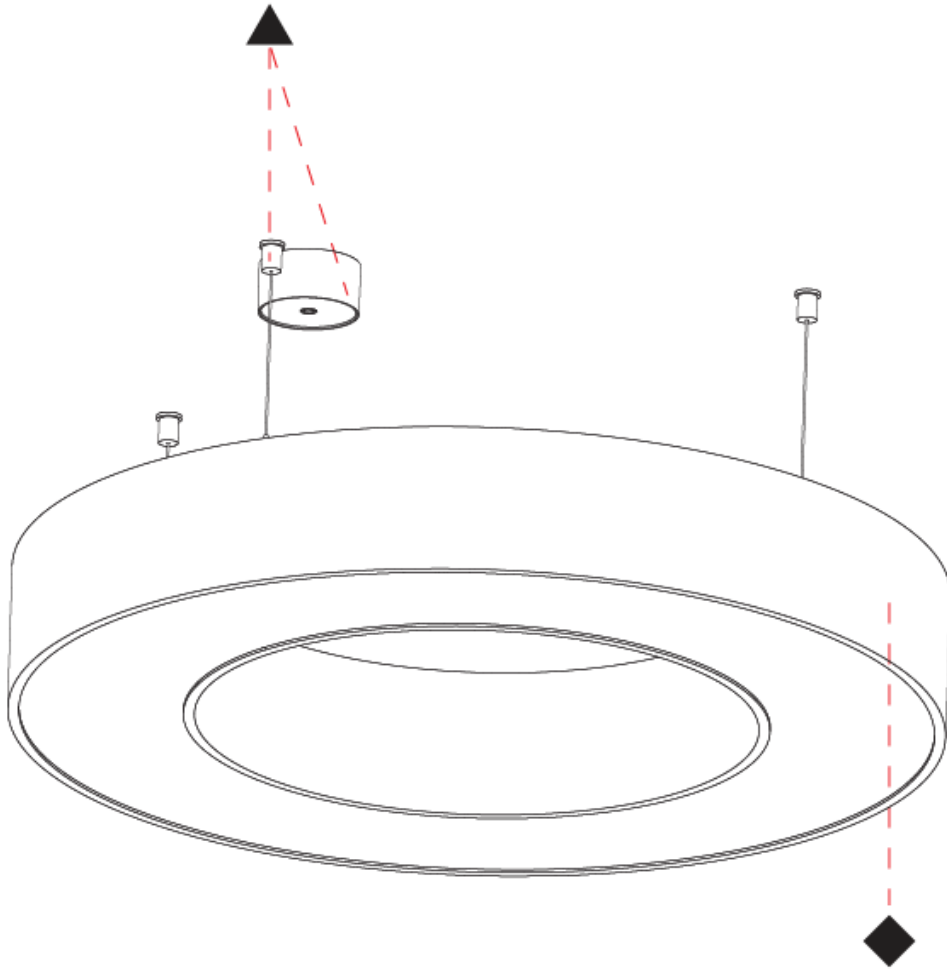

GLORIOUS 150 SUSPENSION

A30201-

PROJECT	_____
TYPE	_____
SPECIFIER	_____
QUANTITY	_____
DATE	_____

A