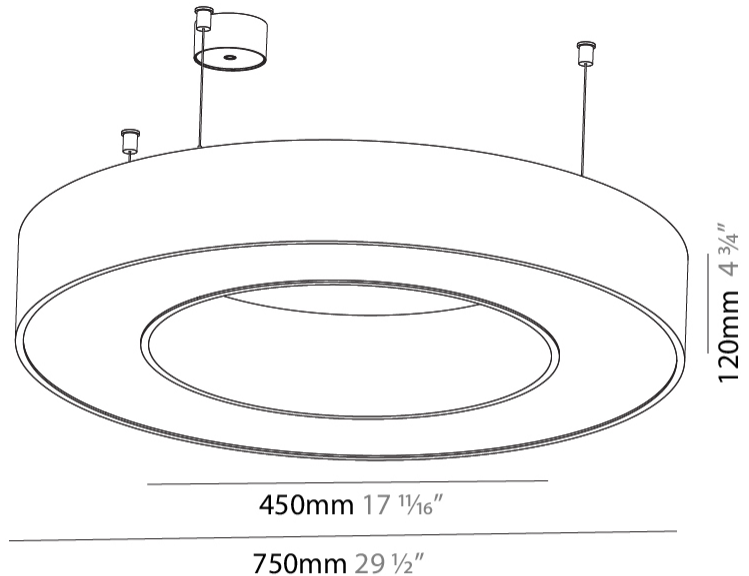

GENERAL

Series: Glorious
Subseries: Glorious 150
Partner: Prolicht
Division: Architectural
Installation: Suspension
Product Type: Pendant
Mounting Location: Ceiling
Light Distribution: Direct

PHYSICAL

Shape: Round
Diameter (mm): 750
Diameter (in): 29 1/2
Height (mm): 120
Height (in): 4 3/4
Max. Overall Height (mm): 2120
Max. Overall Height (in): 83 7/16
Weight (kg): 7.062
Weight (lbs): 15.56
Diffuser: [PMMA - Opal or Micro-Prism](#)
Fixture Finish: [SSR / BKV / CWI / CRY / HAB / UFT / ITA / RUA / FTG / MYG / LOD / PUS / FRO / FUP / KIA / POP / BLS / SPG / MEY / GOH / CHC / COM / ABZ / JAG / OBR / MOS / ROR](#)
Fixture Material: [PMMA / Aluminum](#)

ELECTRICAL

Lamp Type: LED (Zhaga Standard)
Input Wattage (W): 29.4
Total Output Wattage (W): 24 / 19.2 (3500K)
Dimming: [Non-Dimming / Phase Dimming (120Vac only) / 0-10V Dimming](#)
Driver Included: Yes
Driver Location: Integrated
Driver Type: Constant Current
Driver Class: Class 2
Input Voltage (V): 120 - 277
Constant Current (MA): 350 / 600 (3500K)

LED

Color Temperature (°K): [2700 / 3000 / 3500 / 4000](#)
Max. Delivered Lumen (lm): Max 2672
Nominal Lumen (lm): Max 4030
CRI: >90 CRI
Efficiency (%): 65
Lamp Life (hrs): 50000

OPTICAL

RATINGS AND CERTIFICATIONS

Certified By: Certified for North American Standards
IP rating: IP20