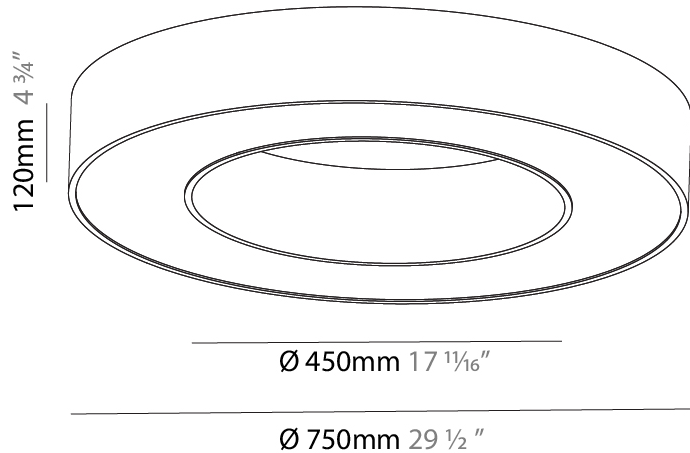

1. To build a product code in our configurator select the specify button on the base model # product page
2. To build a manual product code on this datasheet choose from the options listed below in blue font and add the suffix to the base model #

GENERAL

Series: Glorious
Subseries: Glorious 150
Partner: Prolicht
Division: Architectural
Installation: Surface
Product Type: Ceiling Surface
Mounting Location: Ceiling
Light Distribution: Direct

PHYSICAL

Shape: Round
Diameter (mm): 750
Diameter (in): 29 1/2
Height (mm): 120
Height (in): 4 3/4
Weight (kg): 7.044
Weight (lbs): 15.50
Diffuser: [PMMA - Opal / Microprism](#)
Fixture Finish: [SSR / BKV / CWI / CRY / HAB / UFT / ITA / RUA / FTG / MYG / LOD / PUS / FRO / FUP / KIA / POP / BLS / SPG / MEY / GOH / CHC / COM / ABZ / JAG / OBR / MOS / ROR](#)
Fixture Material: [PMMA / Aluminum](#)

ELECTRICAL

Lamp Type: LED (Zhaga Standard)
Input Wattage (W): 29.4
Total Output Wattage (W): 24 / 19.2 (3500K)
Dimming: [0-10V Dimming / Phase Dimming (120Vac Only)](#)
Driver Included: Yes
Driver Location: Integrated
Driver Type: Constant Current - 120 / 277Vac
Driver Class: Class 2
Input Voltage (V): 120 - 277
Constant Current (MA): 350 / 600 (3500K)

LED

[Color Temperature (°K): 2700 / 3000 / 3500 / 4000](#)
Max. Delivered Lumen (lm): Max 2672
Nominal Lumen (lm): Max 4030
CRI: >90 CRI
Efficiency (%): 65
Lamp Life (hrs): 50000

OPTICAL

RATINGS AND CERTIFICATIONS

Certified By: Certified for North American Standards
IP rating: IP20