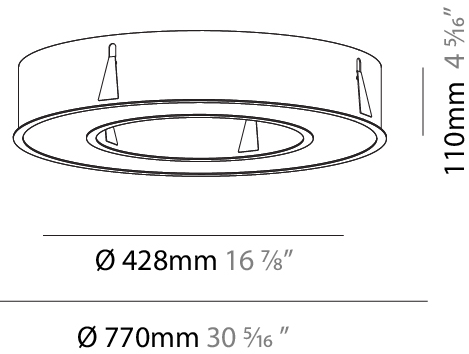

GENERAL

Series: Glorious
Subseries: Glorious 150
Partner: Prolicht
Division: Architectural
Installation: Recessed
Product Type: Ceiling Recessed
Mounting Location: Ceiling
Light Distribution: Direct

PHYSICAL

Shape: Round
Diameter (mm): 770
Diameter (in): 30 ⁵/₁₆"
Height (mm): 110
Height (in): 4 ⁵/₁₆"
Min. Recessing Depth (mm): 120
Min. Recessing Depth (in): 4 ³/₄"
Weight (kg): 9.285
Weight (lbs): 20.47
Diffuser: PMMA - Opal or Micro-Prism
Fixture Finish: SSR / BKV / CWI / CRY / HAB / UFT / ITA / RUA / FTG / MYG / LOD / PUS / FRO / FUP / KIA / POP / BLS / SPG / MEY / GOH / CHC / COM / ABZ / JAG / OBR / MOS / ROR
Fixture Material: PMMA / Aluminum
Cut-out Measurements: Dia. 760mm / 29 15/16"

ELECTRICAL

Lamp Type: LED (Zhaga Standard)
Input Wattage (W): 29.1
Total Output Wattage (W): 24 / 19.2 (3500K)
Dimming: 0-10V Dimming / Phase Dimming (120Vac Only)
Driver Included: Yes
Driver Location: Integrated
Driver Type: Constant Current - 120 / 277Vac
Driver Class: Class 2
Input Voltage (V): 120 - 277
Constant Current (MA): 350 / 600 (3500K)

LED

Color Temperature (°K): 2700 / 3000 / 3500 / 4000
Max. Delivered Lumen (lm): Max 2672
Nominal Lumen (lm): Max 4030
CRI: >90 CRI
Efficiency (%): 65
Lamp Life (hrs): 50000

OPTICAL

RATINGS AND CERTIFICATIONS

Certified By: Certified for North American Standards
IP rating: IP20

760mm x 440mm
29 15/16" x 17 5/16"

120mm
4 3/4"

10 - 15mm
3/8" - 9/16"